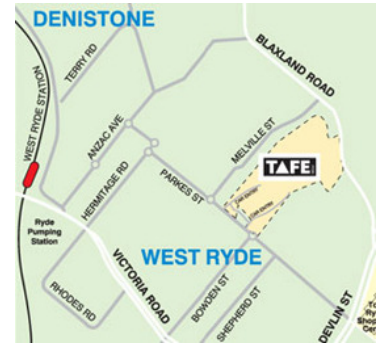

VISION IMPAIRMENT:Ph: 9472 1216

COLLEGE LOCATIONS

Bradfield Senior College
 192 Pacific Highway Crows Nest NSW 2065

Hornsby College
 205 Pacific Highway Hornsby NSW 2077

North Sydney College
 213 Pacific Highway St Leonards NSW 2065

Ryde College
 250 Blaxland Road Ryde NSW 2112

Crows Nest College
 149 West Street Crows Nest NSW 2065

Meadowbank College
 See Street Meadowbank NSW 2114

Northern Beaches College
 154 Old Pittwater road Brookvale NSW 2100